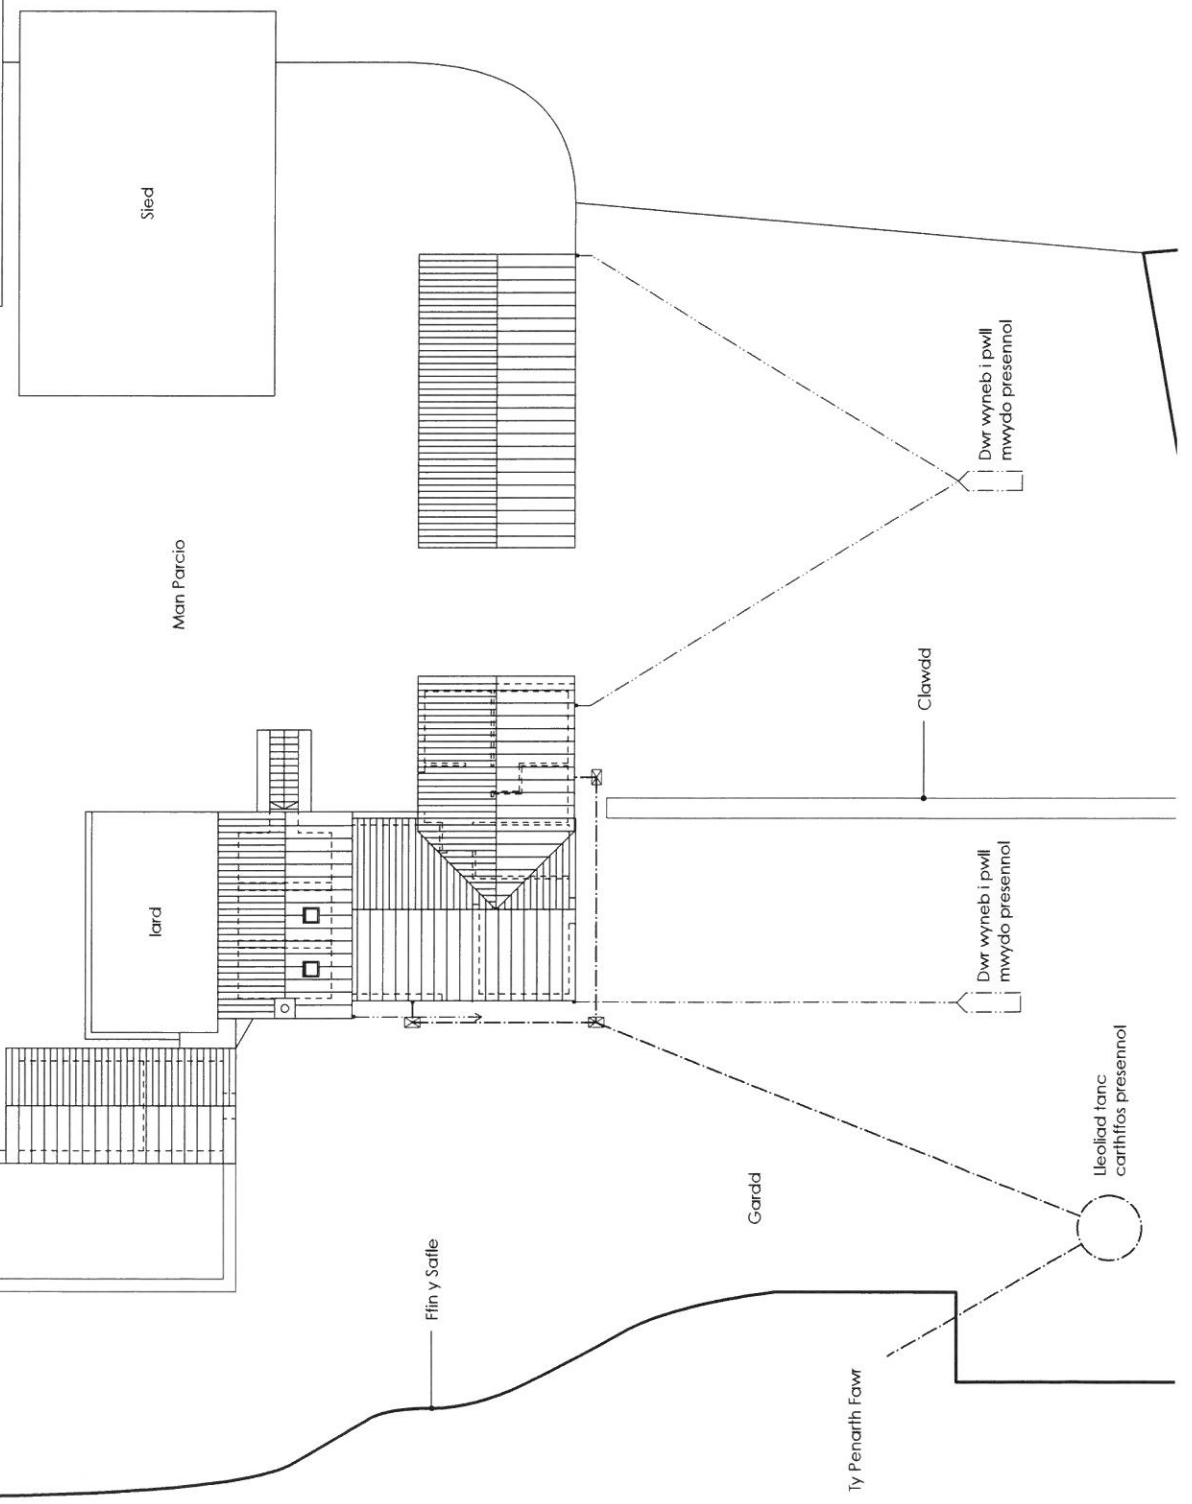

DATE : 17.12.2015	SCALE : 1:200
DRAWN: LAG	CHECKED: AMJ
JOB:	Penarth Fawr, Chwillog, Gwynedd
DRG:	Cynllun Llwr Gwaelod Bwrteiddig
JOB NO. 5145	DRG. REF. (91)01
REV.	B

This drawing is copyright of Ap Thomas Cyl. and must not be copied or reproduced in any format in whole or part thereof without written consent.

© 20/07/2016 Cynllun ddywyddig: LAG
14/07/2016 Cynllun ddywyddig: LAG

CAIS CYNILLUNIO

Ap Thomas Cyl.
Unit 13b
Llys Orielen
10, Penmaen
Bangor
Gwynedd
LL57 4DF
01248 670353
info@ap-thomas.com

Dwr wyneb i pwll mwydo presennol

Dwr wyneb i pwll mwydo presennol

Lleoliad fanc carffifos presennol